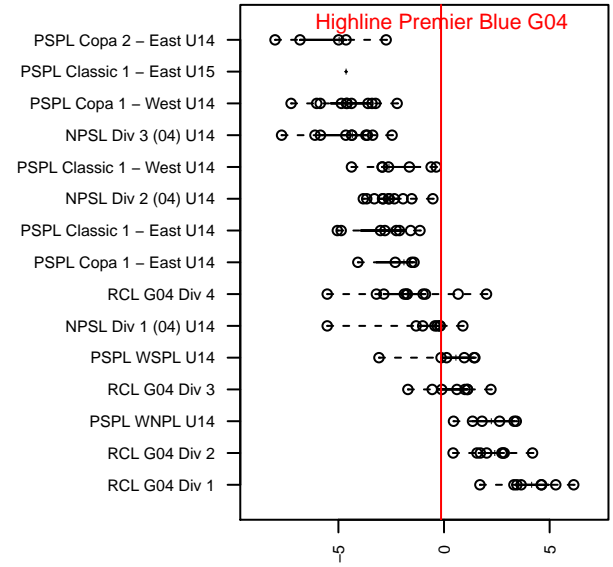

# Highline Premier Blue G04

Highline Premier FC  
 Burien, WA  
 G04 total strength=1266  
 attack=5.37 defense=4.7  
 fall league = PSPL WSPL U14  
 spr league = Spr PSPL – '04 Super 2 U14

alt names used:  
 Highline Eagles 04  
 Highline Premier FC Eagles 04  
 HPFC Eagles G04  
 Highline Premier FC Eagles 04  
 HIGHLINE PREMIER FC EAGLES G04 (WA)

Venues played:  
 2017 Starfire Spring Classic GU14  
 2017 Beaverton Cup U14 Silver  
 2017 PSPL WSPL U14  
 2017 Spr PSPL – '04 Super 2 U14  
 2017 WA Cup U14 Silver U14

**Highline Premier Blue G04**  
 Dots are actual minus expected GF (blue circles) and GA (red triangles).  
 Blue line is smoothed change in attack strength. Red is smoothed change in defense strength.

**attack and defense variance (black dot)  
relative to other teams  
and top 10 in region**

**attack and defense rating  
relative to others at age  
and all opponents in last 13 months**

**Performance relative to 13 month average**