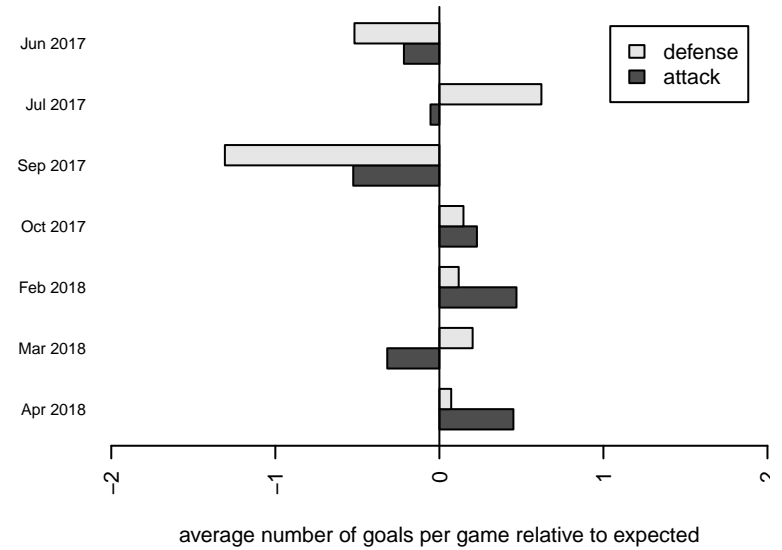

Performance relative to 13 month average