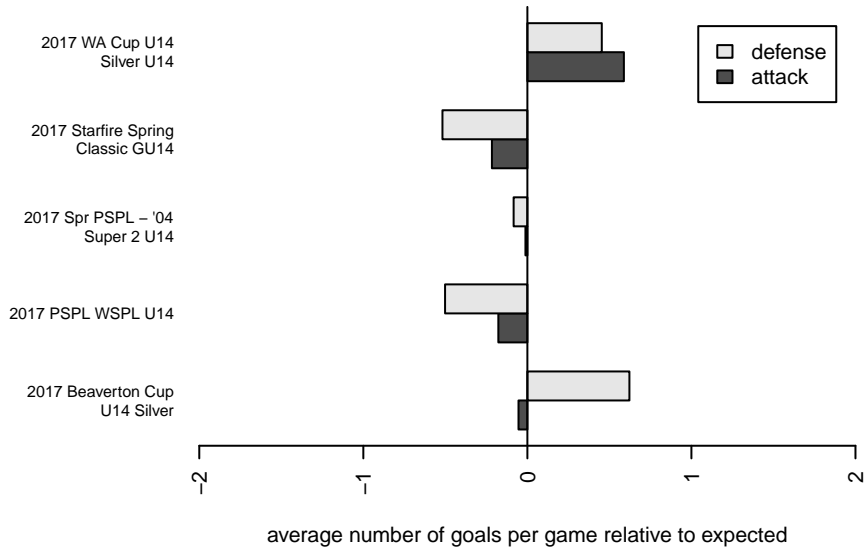

Venues played:  
 2017 Starfire Spring Classic GU14  
 2017 Beaverton Cup U14 Silver  
 2017 PSPL WSPL U14  
 2017 Spr PSPL – '04 Super 2 U14  
 2017 WA Cup U14 Silver U14

**Highline Premier Blue G04**  
 Dots are actual minus expected GF (blue circles) and GA (red triangles).  
 Blue line is smoothed change in attack strength. Red is smoothed change in defense strength.

**attack and defense variance (black dot)  
relative to other teams  
and top 10 in region**

**attack and defense rating  
relative to others at age  
and all opponents in last 13 months**

**Performance relative to 13 month average**