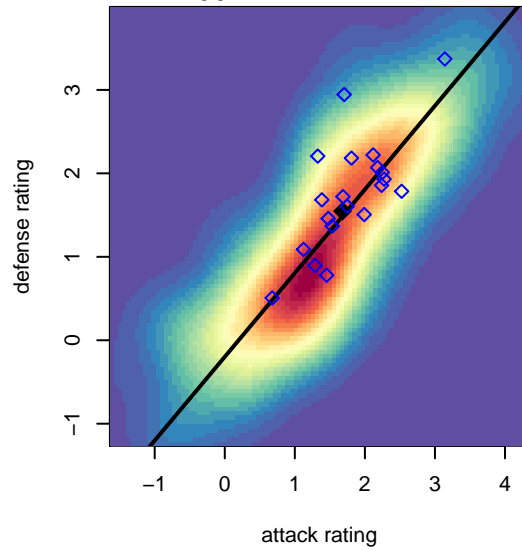

Venues played:  
 2017 Starfire Spring Classic GU14  
 2017 Beaverton Cup U14 Silver  
 2017 PSPL WSPL U14  
 2017 Spr PSPL – '04 Super 2 U14  
 2017 WA Cup U14 Silver U14

**Highline Premier Blue G04**  
 Dots are actual minus expected GF (blue circles) and GA (red triangles).  
 Blue line is smoothed change in attack strength. Red is smoothed change in defense strength.

**attack and defense variance (black dot)  
relative to other teams  
and top 10 in region**

**attack and defense rating  
relative to others at age  
and all opponents in last 13 months**

**Performance relative to 13 month average**