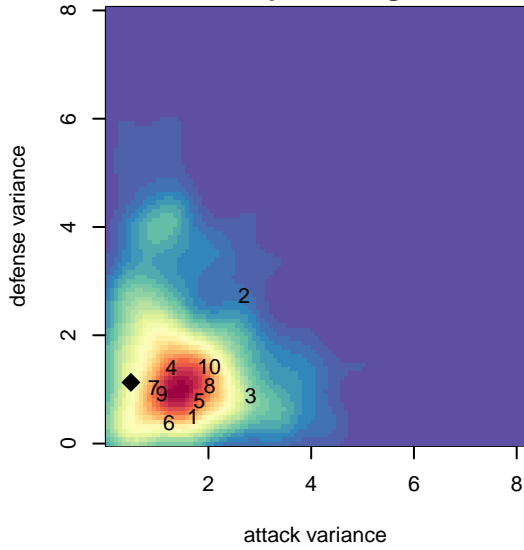

# Highline Premier Blue G04

Highline Premier FC  
 Burien, WA  
 G04 total strength=1266  
 attack=5.37 defense=4.7  
 fall league = PSPL WSPL U14  
 spr league = Spr PSPL – '04 Super 2 U14

alt names used:  
 Highline Eagles 04  
 Highline Premier FC Eagles 04  
 HPFC Eagles G04  
 Highline Premier FC Eagles 04  
 HIGHLINE PREMIER FC EAGLES G04 (WA)

Venues played:  
 2017 Starfire Spring Classic GU14  
 2017 Beaverton Cup U14 Silver  
 2017 PSPL WSPL U14  
 2017 Spr PSPL – '04 Super 2 U14  
 2017 WA Cup U14 Silver U14

**Highline Premier Blue G04**  
 Dots are actual minus expected GF (blue circles) and GA (red triangles).  
 Blue line is smoothed change in attack strength. Red is smoothed change in defense strength.

**attack and defense variance (black dot)  
relative to other teams  
and top 10 in region**

**attack and defense rating  
relative to others at age  
and all opponents in last 13 months**

**Performance relative to 13 month average**