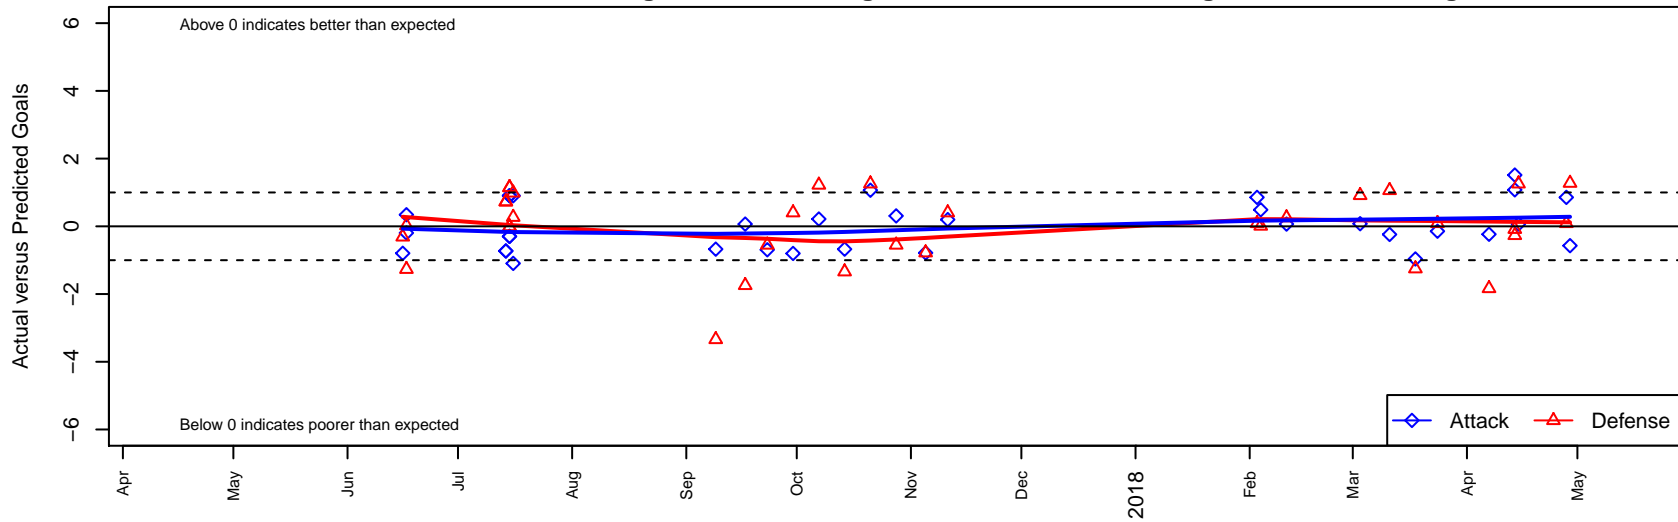

# Highline Premier Blue G04

Highline Premier FC  
 Burien, WA  
 G04 total strength=1266  
 attack=5.37 defense=4.7  
 fall league = PSPL WSPL U14  
 spr league = Spr PSPL – '04 Super 2 U14

alt names used:  
 Highline Eagles 04  
 Highline Premier FC Eagles 04  
 HPFC Eagles G04  
 Highline Premier FC Eagles 04  
 HIGHLINE PREMIER FC EAGLES G04 (WA)

Venues played:  
 2017 Starfire Spring Classic GU14  
 2017 Beaverton Cup U14 Silver  
 2017 PSPL WSPL U14  
 2017 Spr PSPL – '04 Super 2 U14  
 2017 WA Cup U14 Silver U14

**Highline Premier Blue G04**  
 Dots are actual minus expected GF (blue circles) and GA (red triangles).  
 Blue line is smoothed change in attack strength. Red is smoothed change in defense strength.

**attack and defense variance (black dot)  
relative to other teams  
and top 10 in region**

**attack and defense rating  
relative to others at age  
and all opponents in last 13 months**

**Performance relative to 13 month average**